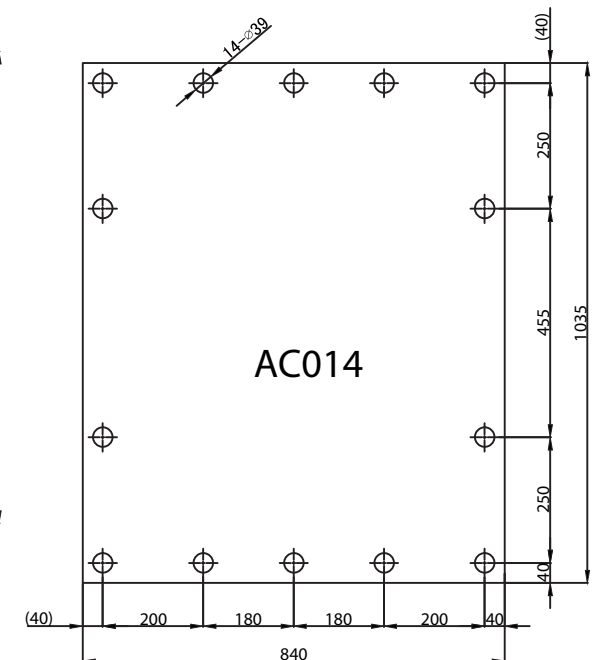

KPL SERIE
Kopfplatten
für mechanische Schnellwechler
- System Verachtart
- System Lehnhoff
- System Liebherr
- System Engcon, Steelwrist, OQ

KPL SERIES
BRACKETS
for mechanical Quick Couple
- System Verachtart
- System Lehnhoff
- System Liebherr
- System Engcon, Steelwrist, OQ

B-KPL-1-2025