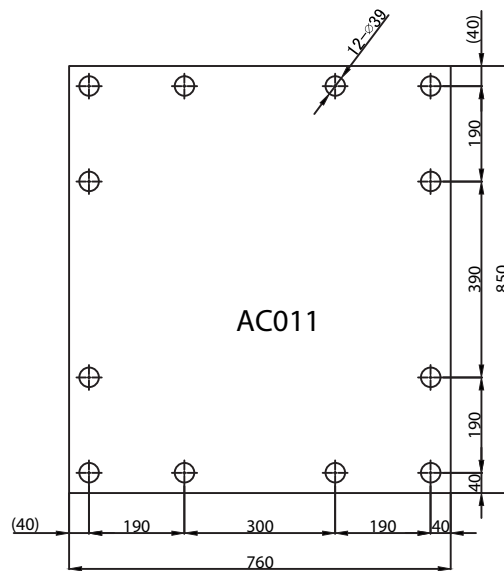

KPL SERIE
Kopfplatten
für mechanische Schnellwechler
- System Verachtart
- System Lehnhoff
- System Liebherr
- System Engcon, Steelwrist, OQ

KPL SERIES
BRACKETS
for mechanical Quick Couple
- System Verachtart
- System Lehnhoff
- System Liebherr
- System Engcon, Steelwrist, OQ

B-KPL-1-2025