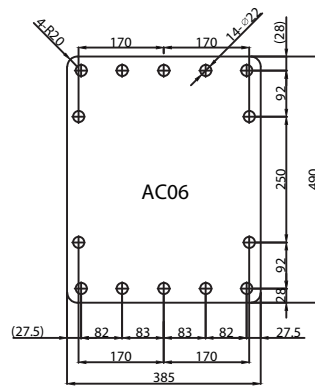

KPL SERIE
Kopfplatten
für mechanische Schnellwechler
- System Verachtart
- System Lehnhoff
- System Liebherr
- System Engcon, Steelwrist, OQ

KPL SERIES
BRACKETS
for mechanical Quick Couple
- System Verachtart
- System Lehnhoff
- System Liebherr
- System Engcon, Steelwrist, OQ

B-KPL-1-2025