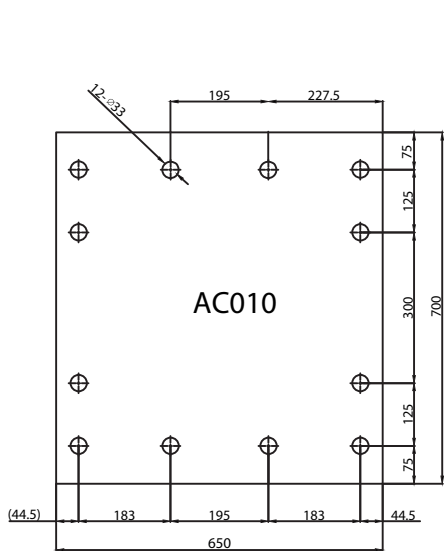

KPL SERIE
Kopfplatten
für mechanische Schnellwechler
- System Verachtart
- System Lehnhoff
- System Liebherr
- System Engcon, Steelwrist, OQ

KPL SERIES
BRACKETS
for mechanical Quick Couple
- System Verachtart
- System Lehnhoff
- System Liebherr
- System Engcon, Steelwrist, OQ

B-KPL-1-2025