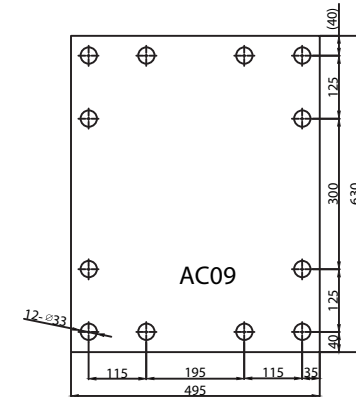

KPL SERIE
Kopfplatten
für mechanische Schnellwechler
- System Verachtart
- System Lehnhoff
- System Liebherr
- System Engcon, Steelwrist, OQ

KPL SERIES
BRACKETS
for mechanical Quick Couple
- System Verachtart
- System Lehnhoff
- System Liebherr
- System Engcon, Steelwrist, OQ

B-KPL-1-2025