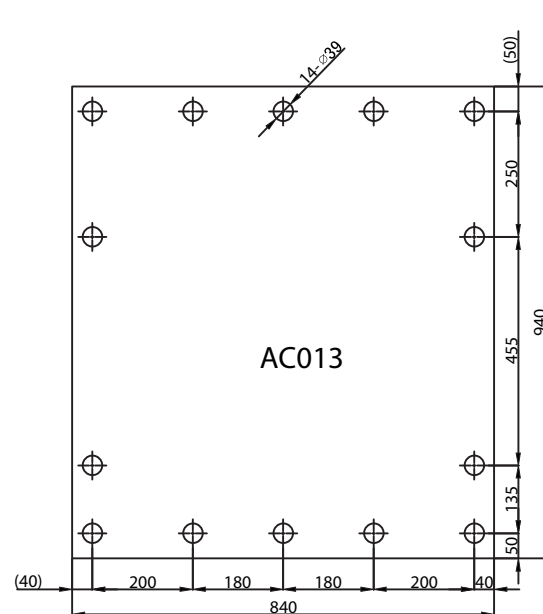

KPL SERIE
Kopfplatten
für mechanische Schnellwechler
- System Verachtart
- System Lehnhoff
- System Liebherr
- System Engcon, Steelwrist, OQ

KPL SERIES
BRACKETS
for mechanical Quick Couple
- System Verachtart
- System Lehnhoff
- System Liebherr
- System Engcon, Steelwrist, OQ

B-KPL-1-2025