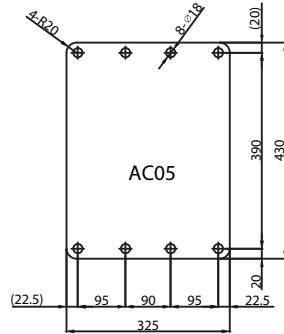

KPL SERIE
Kopfplatten
für mechanische Schnellwechler
- System Verachtart
- System Lehnhoff
- System Liebherr
- System Engcon, Steelwrist, OQ

KPL SERIES
BRACKETS
for mechanical Quick Couple
- System Verachtart
- System Lehnhoff
- System Liebherr
- System Engcon, Steelwrist, OQ

B-KPL-1-2025