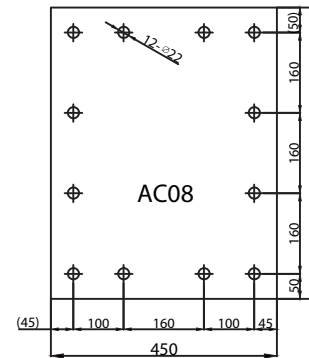

KPL SERIE
Kopfplatten
für mechanische Schnellwechler
- System Verachtart
- System Lehnhoff
- System Liebherr
- System Engcon, Steelwrist, OQ

KPL SERIES
BRACKETS
for mechanical Quick Couple
- System Verachtart
- System Lehnhoff
- System Liebherr
- System Engcon, Steelwrist, OQ

B-KPL-1-2025